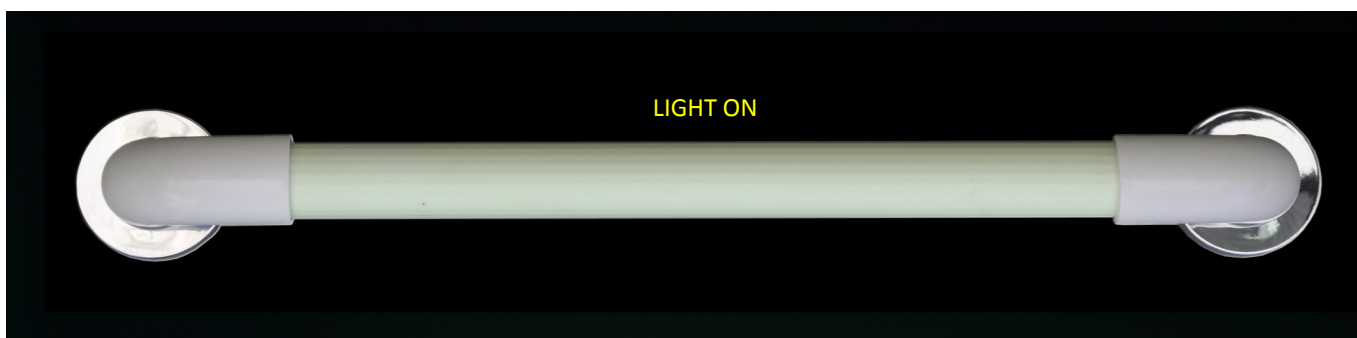

FORTALUZ

Another **FORTA**[®] exclusive development.

“PHOSPHORESCENT” BATHROOM HANDLES

- **Orientate**
 - **Indicates position**
 - **Supporting point**

- Corridors of nursing homes, hospital, etc.
- Emergency exits.
- Home.
- Restoration.
- Services.

Only **FORTA** products are the original.

The new line of phosphorescent handles of **FORTA** brings to this type of support an advantage to the user.

In addition of being manufactured with high quality materials, these handles offer the advantage of being illuminated to a sudden darkness, giving the user the security of grabbing the handle and to keep his orientation.

These handles are charged in a few minutes and its light lasts long enough to solve the problem, losing very slowly its light, keeping its visibility much time in the dark guiding and orientating the user.

Besides standard measures, it can be served up to 6 meters long, standing on the wall with fastening pieces every 70 inches.