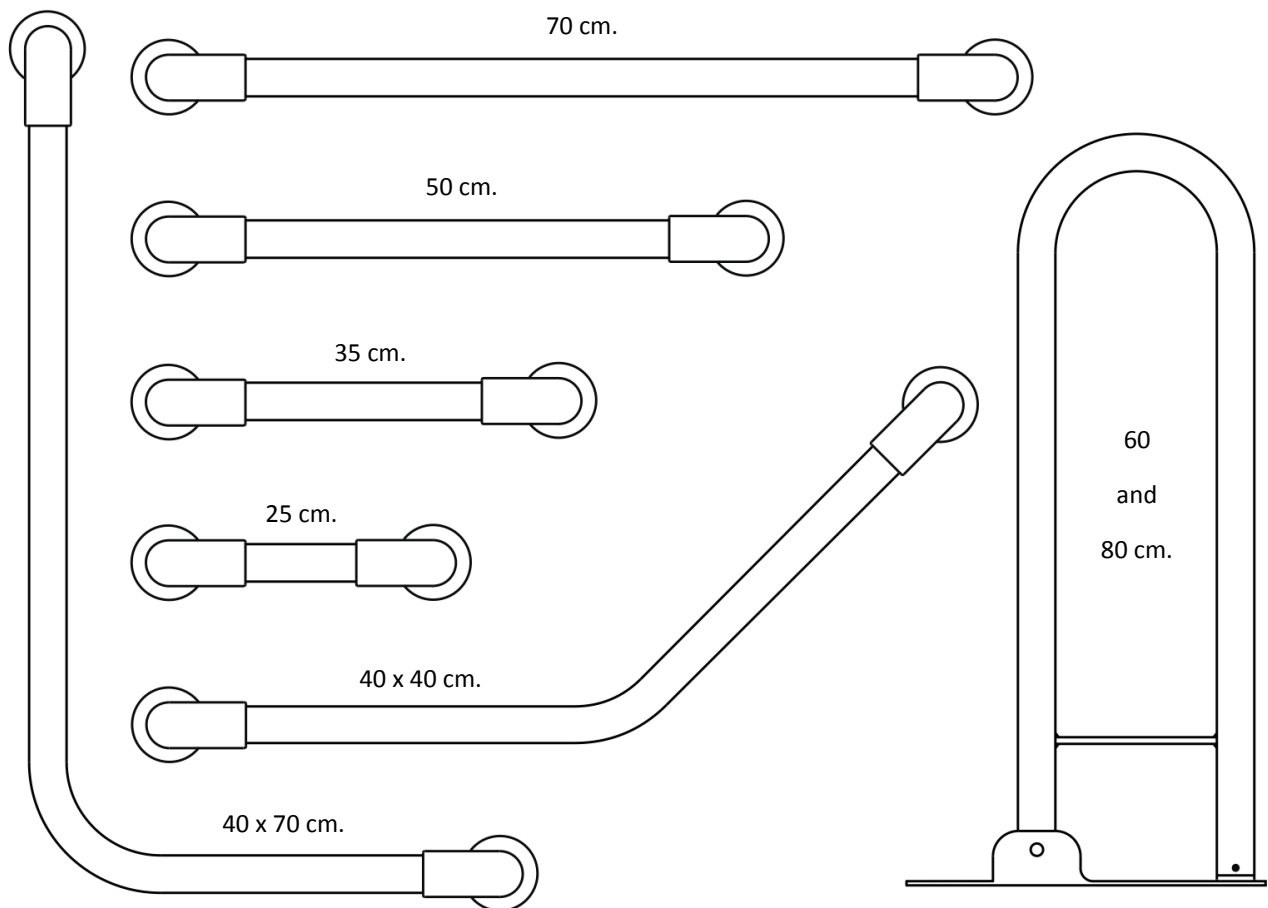

The new line of phosphorescent handles of **FORTA** brings to this type of support an advantage to the user.

In addition of being manufactured with high quality materials, these handles offer the advantage of being illuminated to a sudden darkness, giving the user the security of grabbing the handle and to keep his orientation.

These handles are charged in a few minutes and its light lasts long enough to solve the problem, losing very slowly its light, keeping its visibility much time in the dark guiding and orientating the user.

Besides standard measures, it can be served up to 6 meters long, standing on the wall with fastening pieces every 70 inches.