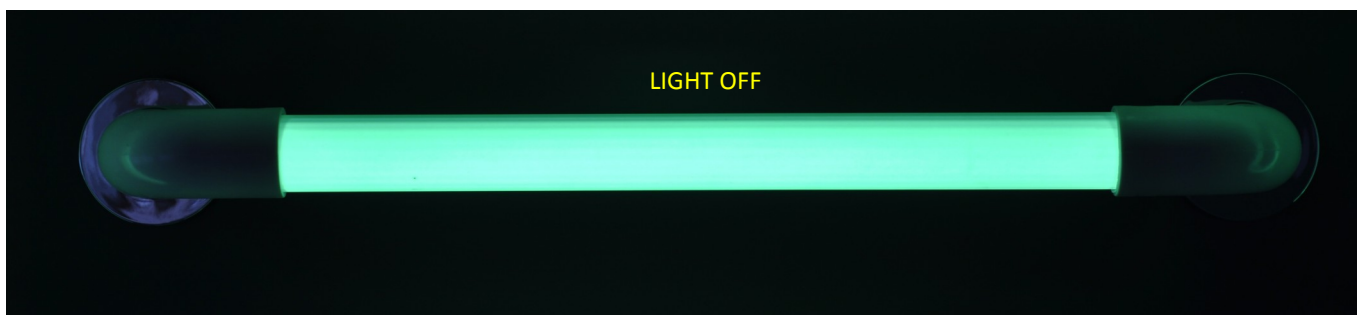

FORTALUZ

Another **FORTA**[®] exclusive development.

“PHOSPHORESCENT” BATHROOM HANDLES

- **Orientate**
 - **Indicates position**
 - **Supporting point**

- Corridors of nursing homes, hospital, etc.
- Emergency exits.
- Home.
- Restoration.
- Services.

Only **FORTA** products are the original.

The new line of phosphorescent handles of **FORTA** brings to this type of support an advantage to the user.

In addition of being manufactured with high quality materials, these handles offer the advantage of being illuminated to a sudden darkness, giving the user the security of grabbing the handle and to keep his orientation.

These handles are charged in a few minutes and its light lasts long enough to solve the problem, losing very slowly its light, keeping its visibility much time in the dark guiding and orientating the user.

Besides standard measures, it can be served up to 6 meters long, standing on the wall with fastening pieces every 70 inches.